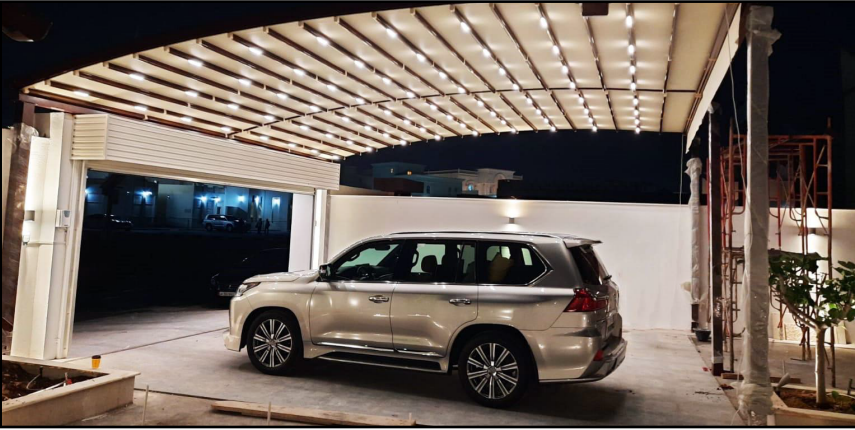

References

Referanslar

With real products, Aslan Industry is restrictive.

Gerçek projelerle Aslan Endüstri kalitesini keşfedin.